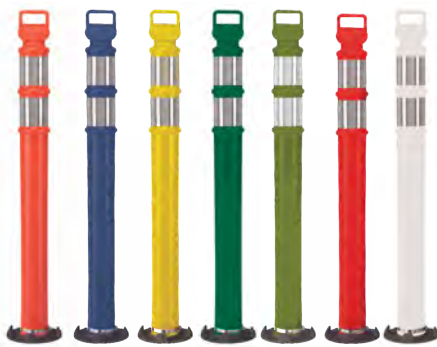

EZ GRAB DELINEATOR
03-747

EZ GRAB DELINEATOR

PERMANENTLY DESIGNATE YOUR WORKZONE!

The Permanent Mount Delineators can be mounted to asphalt or concrete for permanent workzone applications.

Permanent Mount Delineator Features:

- Meets MUTCD Specifications
- NCHRP-350 Certified
- Molded Polyethylene
- UV inhibitors to resist fading
- Available with reflective sheeting
- Can affix to asphalt or concrete

EZ Grab Delineator Permanent Mount

Item #	Description
03-735	Orange - (2) 4" Hi-Intensity Prismatic Collars
03-735B	Blue - (2) 4" Hi-Intensity Prismatic Collars
03-735Y	Yellow - (2) 4" Hi-Intensity Prismatic Collars
03-735FG	Forest Green - (2) 4" Hi-Intensity Prismatic Collars
03-735LI	Lime - (2) 4" Hi-Intensity Prismatic Collars
03-735R	Red - (2) 4" Hi-Intensity Prismatic Collars
03-735W	White - (2) 4" Hi-Intensity Prismatic Collars
03-733-1	Fiberglass Reinforced 8" Diameter Plastic Base w/ channel clamp (5/8" bolt holes - bolts not included)

EZ GRAB STROBE DELINEATOR

The EZ Grab Strobe Delineator adds greater visibility to your workzone with its reflective and flashing technology.

Strobe Delineator Features:

- Meets MUTCD Specifications
- NCHRP-350 Certified
- Easy to set-up or relocate
- Molded Polyethylene
- UV inhibitors to resist fading
- Recycled Rubber Bases: 10lb or 15 lb
- Available with reflective sheeting
- Strobe - (2) 6V lanterns, 850 ft visibility