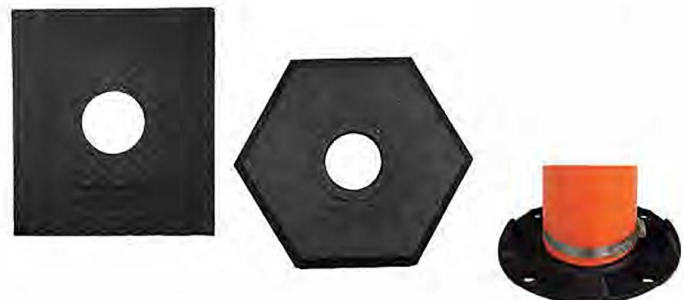

## EZ GRAB™ DELINEATOR

| ITEM #   | DESCRIPTION                                    |
|--|--|
| <b>PORTABLE - BASE OPTIONS SOLD SEPARATELY</b> |  |
| 03-740   | Orange Plain - no sheeting                     |
| 03-734   | Orange w 2-3" HIP Collars                      |
| 03-737   | Orange w 2-3" HIP Collars & 2 Amber Reflectors |
| 03-747   | Orange w 2-4" HIP Collars                      |
| 03-740W  | White Plain - no sheeting                      |
| 03-747W  | White w 2-3" HIP Collars                       |
| 03-740Y  | Yellow Plain - no sheeting                     |
| 03-747Y  | Yellow w 2-3" HIP Collars                      |
| 03-740B  | Blue Plain - no sheeting                       |
| 03-747B  | Blue w 2-3" HIP Collars                        |
| 03-740FG                                       | Forest Green Plain - no sheeting               |
| 03-747FG                                       | Forest Green w 2-3" HIP Collars                |
| 03-740LI                                       | Lime Plain - no sheeting                       |
| 03-747LI                                       | Lime w 2-3" HIP Collars                        |
| 03-747BLK                                      | Black w 2-3" HIP Collars                       |

## EZ GRAB BASES

- Rubber bases slide perfectly over top of EZ Grab handle
- Permanent Mount Base secures to bottom

| ITEM #   | DESCRIPTION   |
|----------|---|
| 03-730   | 10 lb Square Base (15.5" x 17.75" x 1.5")   |
| 03-731   | 15 lb Hex Base (17.75" x 17.75" x 2")   |
| 03-733-1 | Permanent Mount Base (8" Diameter)<br><i>Permanent Mount Base has 5/8" bolt holes for 5/8" or 9/16" bolt (bolt is not included)</i> |