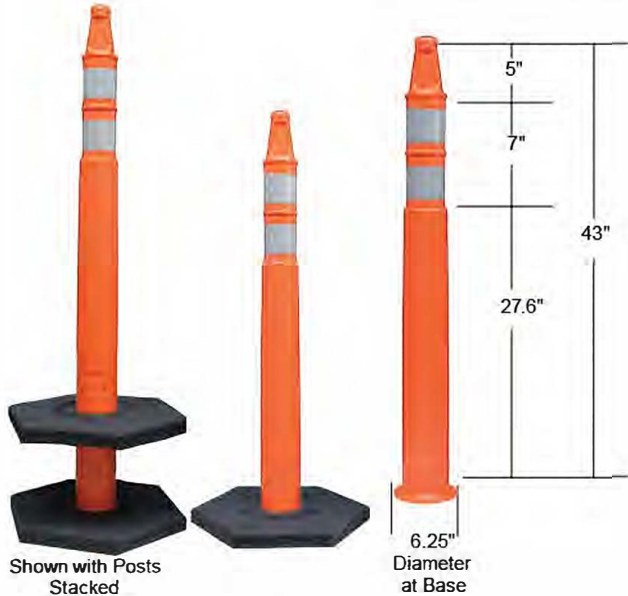

EZ GRAB™ DELUX - STACKABLE DELINEATOR

EZ GRAB DELUX STACKABLE DELINEATOR