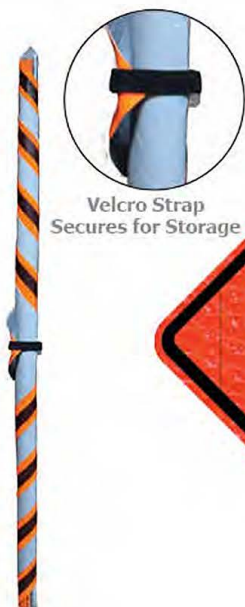

# ROLL-UP SIGNS

## ROLL-UP SIGN MATERIALS

- Cortina Roll-Up Signs are available in a variety of materials
- Meets MUTCD Standards
- NCHRP-350 Certified
- Lexan Polycarbonate pockets on all corners
- Fiberglass Ribsets are included and are ready for use (36" Sign= 48" Long Ribset / 48" = 65" Long Ribset)
- Ribs are coated to prevent splinters and fraying
- Overlays available for changeable message signs
- 36" x 36" or 48" x 48" sizes

## ROLL-UP SIGN FEATURES

Lexan Rectangular Pockets All Corners

Riveted Center with Velcro for Extra Stability