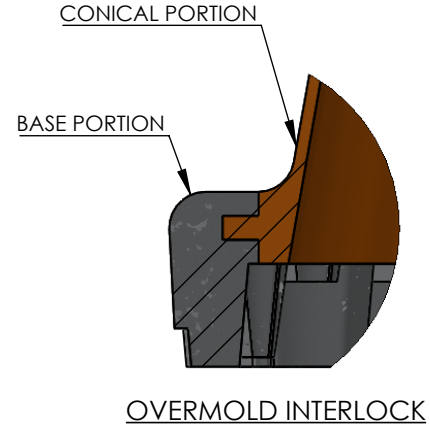

SPECIFICATIONS

	18" DW SERIES	28" DW SERIES	36" DW SERIES
A	18.00"	28.00"	36.00"
B	Ø 1.88"	Ø 1.75"	Ø 1.80"
C	Ø 1.32"	Ø 1.50"	Ø 1.20"
D	3.80"	3.25"	4.00"
E	6.00"	6.00"	6.00"
F	N/A	1.88"	1.75"
G	N/A	4.00"	4.00"
H	1.05"	1.83"	1.70"
I	.40"	.40"	.38"
J	10.65"	13.50"	14.20"
K	Ø 8.38"	Ø 11.50"	Ø 11.70"
L	.10"	.11"	.10"
M	.20"	.17"	.15"
W*	3LBS	7LBS	10LBS

B

B

*W= STANDARD WEIGHT (UNLESS OTHERWISE SPECIFIED)

ITEM NUMBER	DESCRIPTION
03-500-01	28" ORANGE 7# 4" COLLAR W/ BLACK BASE
03-500-0110	28" ORANGE 7# 6" COLLAR W/ BLACK BASE
03-500-05	18" ORANGE 3# W/ BLACK BASE
03-500-06	36" ORANGE 10# 6 1/4" COLLARS W/ BLACK BASE
03-500-06LI	36" LIME 10# 6 1/4" COLLARS W/ BLACK BASE
03-500-07	28" ORANGE 7# W/ BLACK BASE
03-500-08	36" ORANGE 10# W/ BLACK BASE
03-500-08LI	36" LIME 10# W/ BLACK BASE
03-500-09	12" ORANGE 2# W/ BLACK BASE
03-500-10	28" ORANGE 7# 6 1/4" COLLAR W/ BLACK BASE
03-500-13	28" ORANGE 7# W/ BLACK BASE (WET FLOOR-2SIDES) (5 PACK)
03-500-17	36" ORANGE 12# 6 1/4" COLLARS W/ BLACK BASE
03-500-18	28" ORANGE 10# W/ BLACK BASE
03-500-19	36" ORANGE 12# W/ BLACK BASE
03-500-21	18" ORANGE 3# 6" COLLAR W/ BLACK BASE
03-500-22	18" ORANGE 3# W/ BLACK BASE (WET FLOOR)
03-500-23	28" ORANGE 7# W/ BLACK BASE (WET FLOOR)
03-500-24	28" ORANGE 10# 6 1/4" COLLARS W/ BLACK BASE
03-500-25	36" ORANGE 12# 6 1/4" COLLARS W/ BLACK BASE
03-500-27	36" ORANGE 12# W/ BLACK BASE
03-500-64	28" BLUE 7# W/ BLACK BASE
03-500-65	28" LIME 7# W/ BLACK BASE
03-500-66	28" WHITE 7# W/ BLACK BASE
03-500-67	28" YELLOW 7# W/ BLACK BASE
03-500-68	28" LIME 7# 6 1/4" COLLARS W/ BLACK BASE
03-500-69	28" BLUE 7# 6 1/4" COLLARS W/ BLACK BASE
03-500-75	28" YELLOW 7# 6 1/4" COLLARS W/ BLACK BASE
03-500-77	28" WHITE 7# 6 1/4" COLLARS W/ BLACK BASE
03-500-77-01	28" WHITE 7# 6 1/4" COLLARS W/ BLACK BASE