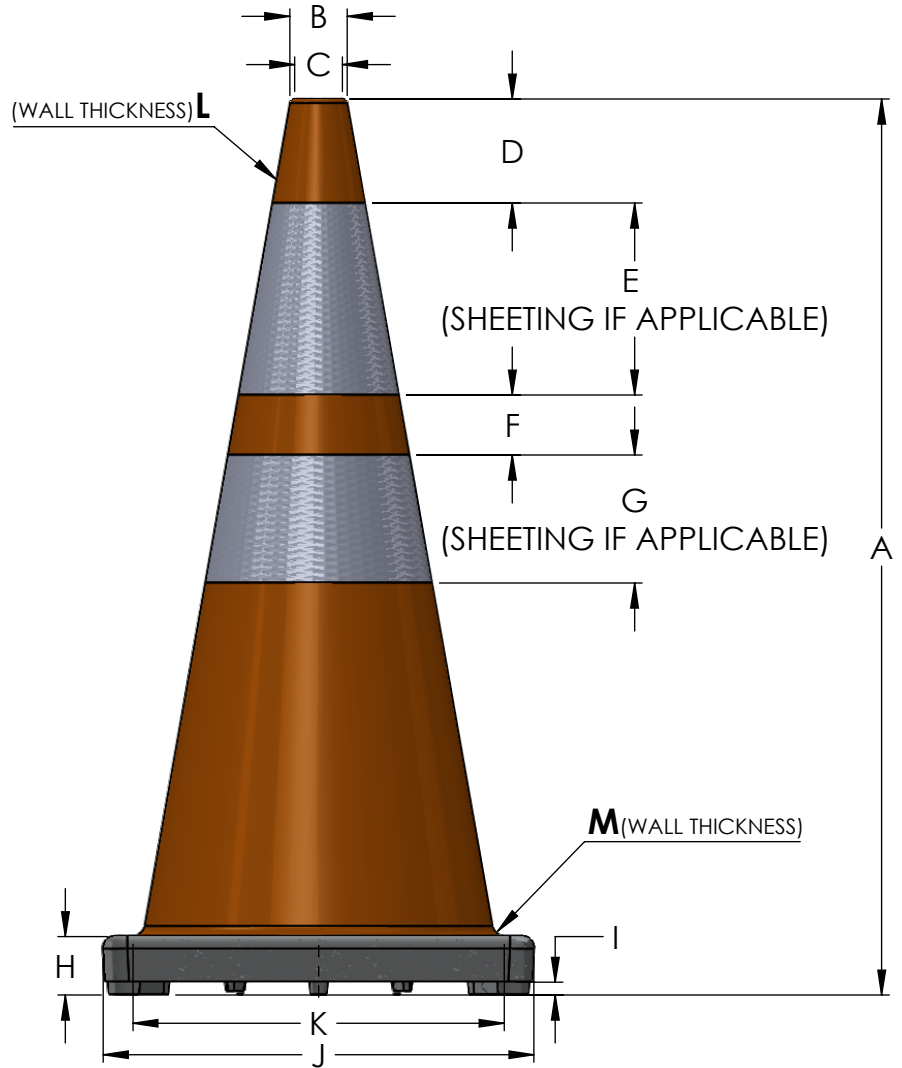

SPECIFICATIONS

	18" DW SERIES	28" DW SERIES	36" DW SERIES
A	18.00"	28.00"	36.00"
B	Ø 1.88"	Ø 1.75"	Ø 1.80"
C	Ø 1.32"	Ø 1.50"	Ø 1.20"
D	3.80"	3.25"	4.00"
E	6.00"	6.00"	6.00"
F	N/A	1.88"	1.75"
G	N/A	4.00"	4.00"
H	1.05"	1.83"	1.70"
I	.40"	.40"	.38"
J	10.65"	13.50"	14.20"
K	Ø 8.38"	Ø 11.50"	Ø 11.70"
L	.10"	.11"	.10"
M	.20"	.17"	.15"
W*	3LBS	7LBS	10LBS

B

B

*W= STANDARD WEIGHT (UNLESS OTHERWISE SPECIFIED)

ITEM NUMBER	DESCRIPTION
03-500-01	28" ORANGE 7# 4" COLLAR W/ BLACK BASE
03-500-0110	28" ORANGE 7# 6" COLLAR W/ BLACK BASE
03-500-05	18" ORANGE 3# W/ BLACK BASE
03-500-06	36" ORANGE 10# 6 1/4" COLLARS W/ BLACK BASE
03-500-06LI	36" LIME 10# 6 1/4" COLLARS W/ BLACK BASE
03-500-07	28" ORANGE 7# W/ BLACK BASE
03-500-08	36" ORANGE 10# W/ BLACK BASE
03-500-08LI	36" LIME 10# W/ BLACK BASE
03-500-09	12" ORANGE 2# W/ BLACK BASE
03-500-10	28" ORANGE 7# 6 1/4" COLLAR W/ BLACK BASE
03-500-13	28" ORANGE 7# W/ BLACK BASE (WET FLOOR-2SIDES) (5 PACK)
03-500-17	36" ORANGE 12# 6 1/4" COLLARS W/ BLACK BASE
03-500-18	28" ORANGE 10# W/ BLACK BASE
03-500-19	36" ORANGE 12# W/ BLACK BASE
03-500-21	18" ORANGE 3# 6" COLLAR W/ BLACK BASE
03-500-22	18" ORANGE 3# W/ BLACK BASE (WET FLOOR)
03-500-23	28" ORANGE 7# W/ BLACK BASE (WET FLOOR)
03-500-24	28" ORANGE 10# 6 1/4" COLLARS W/ BLACK BASE
03-500-25	36" ORANGE 12# 6 1/4" COLLARS W/ BLACK BASE
03-500-27	36" ORANGE 12# W/ BLACK BASE
03-500-64	28" BLUE 7# W/ BLACK BASE
03-500-65	28" LIME 7# W/ BLACK BASE
03-500-66	28" WHITE 7# W/ BLACK BASE
03-500-67	28" YELLOW 7# W/ BLACK BASE
03-500-68	28" LIME 7# 6 1/4" COLLARS W/ BLACK BASE
03-500-69	28" BLUE 7# 6 1/4" COLLARS W/ BLACK BASE
03-500-75	28" YELLOW 7# 6 1/4" COLLARS W/ BLACK BASE
03-500-77	28" WHITE 7# 6 1/4" COLLARS W/ BLACK BASE
03-500-77-01	28" WHITE 7# 6 1/4" COLLARS W/ BLACK BASE