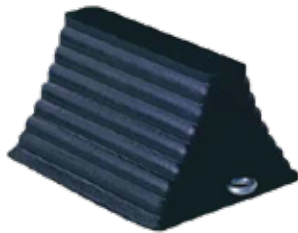

Features

- Immobilizes Wheels
- Withstands adverse weather
- Easy to Use
- Highly Visible
- Maximum Durability
- Skid Protection

Item

Description

2048WC-B6E	Medium 6" Black, hollow single unit w/ eye hook & rope (8.5"L x 6"W x 5.75"H)
2048WC-O9E	Medium 6" Orange, hollow single unit w/ eye hook & rope (8.5"L x 6"W x 5.75"H)
2048WC-B6R	Medium 6" Black, solid single unit w/ eye hook & rope (8.5"L x 6"W x 5.75"H)
2048WC-O6R	Medium 6" Orange, solid single unit w/ eye hook & rope (8.5"L x 6"W x 5.75"H)
2048WC-B7E	Large 7" Black, hollow single unit w/ eye hook & rope (10.5"L x 7"W x 7.75"H)
2048WC-O7E	Large 7" Orange, hollow single unit w/ eye hook & rope (10.5"L x 7"W x 7.75"H)
2048WC-B7R	Large 7" Black, solid single unit w/ eye hook & rope (10.5"L x 7"W x 7.75"H)
2048WC-O7R	Large 7" Orange, solid single unit w/ eye hook & rope (10.5"L x 7"W x 7.75"H)
2048WC	Wheel Chocks w/ eye-bolt (10"L x 8"W x 6"H)
2048WCC	Wheel Chocks w/ eye-bolt and 12' 10lb chain (10"L x 8"W x 6"H)
2048EC	12' 10lb Jack Chain w/ quicklink